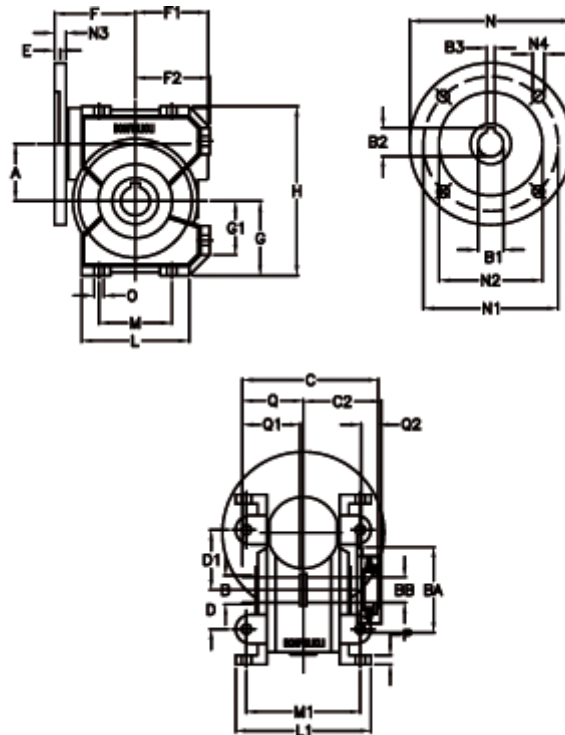

Data Sheet

Article number: 390204902402716
 Description: Worm Gear with Torque Limiter
 VF 49-L1-U-24 P71B5

Measures

a = 49.5	C2 = 63.5	g = 64.5	N = 160	Q1 = 41
B = 25	D = 34	G1 = 46.5	N1 = 130	Q2 = 15
B1 E7 = 14	D1 = 52	H = 146.5	N2 = 110	
B2 = 16.3	Description = VF 49U-xx-71B5	H1 = 110.5	N3 = 10.5	
B3 H9 = 5	E = 3.0	L = 93	N4 = 9.5	
BA = 63	F = 70	L1 = 117	O = 8.5	
BB H7 = 14	F1 = 63	m = 63	P = 8	
C = 105	F2 = 64.5	M1 = 98.5	Q = 51.0	